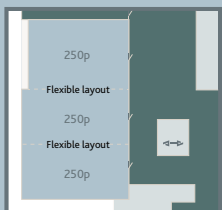

ROTTERDAM AHOY IN 2019

CAPACITY OVERVIEW ROTTERDAM AHOY CONVENTION CENTRE

ROTTERDAM AHOY	Height in m	Theatre	Classroom	Cabaret	U-shape	Banquet	Reception	Concert
RTM Stage Auditorium (3,100 m ²)	17	2,750	1,000	1,600	x	1,700	4,000	7,000
Expo Foyer 1 (2,300 m ²)	6	2,000	700	1,200	x	1,250	2,500	
Expo Foyer 1A	6	900	340	500	80	600	1,000	
Expo Foyer 1B	6	500	210	265	70	300	450	
Expo Foyer 1C	6	400	160	220	70	250	350	
1 x 1,000 room	6	1,000	330	450	x	500	1,000	
3 x 500 room	4,3	500	180	225	56	200	350	
2 x 350 room	3,8	350	120	140	50	150	300	
5 x 250 room	3,5	250	80	110	45	120	220	
6 x 150 room	3	150	60	85	40	70	x	
6 x 100 room	2,8	100	40	40	30	60	x	
4 x 80 room	2,8	80	30	35	20	40	x	
9 x 50 room	2,8	50	20	25	15	30	x	

Option 2

Option 3

THIRD FLOOR

Option 2

Option 3

Two meeting spaces have additional set-up options.

ROTTERDAM AHOY 2016

60,000 m²