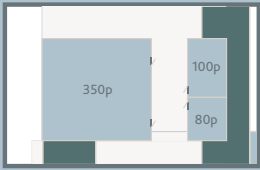

ROTTERDAM AHOY IN 2019

CAPACITY OVERVIEW ROTTERDAM AHOY CONVENTION CENTRE

ROTTERDAM AHOY	Height in m	Theatre	Classroom	Cabaret	U-shape	Banquet	Reception	Concert
RTM Stage Auditorium (3,100 m ²)	17	2,750	1,000	1,600	x	1,700	4,000	7,000
Expo Foyer 1 (2,300 m ²)	6	2,000	700	1,200	x	1,250	2,500	
Expo Foyer 1A	6	900	340	500	80	600	1,000	
Expo Foyer 1B	6	500	210	265	70	300	450	
Expo Foyer 1C	6	400	160	220	70	250	350	
1 x 1,000 room	6	1,000	330	450	x	500	1,000	
3 x 500 room	4,3	500	180	225	56	200	350	
2 x 350 room	3,8	350	120	140	50	150	300	
5 x 250 room	3,5	250	80	110	45	120	220	
6 x 150 room	3	150	60	85	40	70	x	
6 x 100 room	2,8	100	40	40	30	60	x	
4 x 80 room	2,8	80	30	35	20	40	x	
9 x 50 room	2,8	50	20	25	15	30	x	

ROTTERDAM AHOY CONVENTION CENTRE IN DETAIL

RTM Stage has a total capacity of 2,750 seats. The Auditorium can however also be used in a 1,750 set-up.

SECOND FLOOR

Meeting space is available in two additional set-up options.

Option 2

Option 3

THIRD FLOOR

Option 2

Option 3

Two meeting spaces have additional set-up options.

ROTTERDAM AHOY 2016

60,000 m²