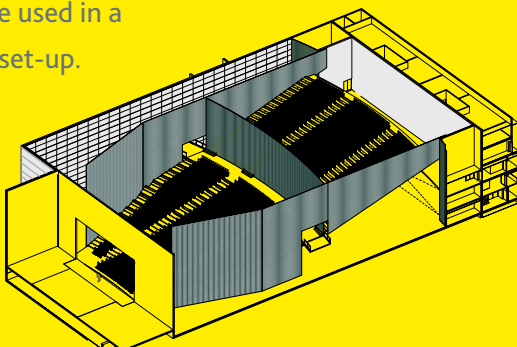

RTM STAGE

The Auditorium or Main Hall of the Rotterdam Ahoy Convention Centre is named RTM Stage. It is the largest auditorium/theatre of the Netherlands, with a capacity of 2,750 people. The stage includes a stage tower, acoustic panels and an orchestra pit. The stage is versatile; which means it is the perfect place for your congress plenary sessions and can also be used for fairs and concerts as all the stands can be removed. The hall then has a capacity of 7,000 people. In this multifunctional venue 'the sky is the limit'!

ROTTERDAM AHOY CONVENTION CENTRE IN DETAIL

RTM Stage has a total capacity of 2,750 seats. The Auditorium can however also be used in a 1,750 set-up.

SECOND FLOOR

Meeting space is available in two additional set-up options.