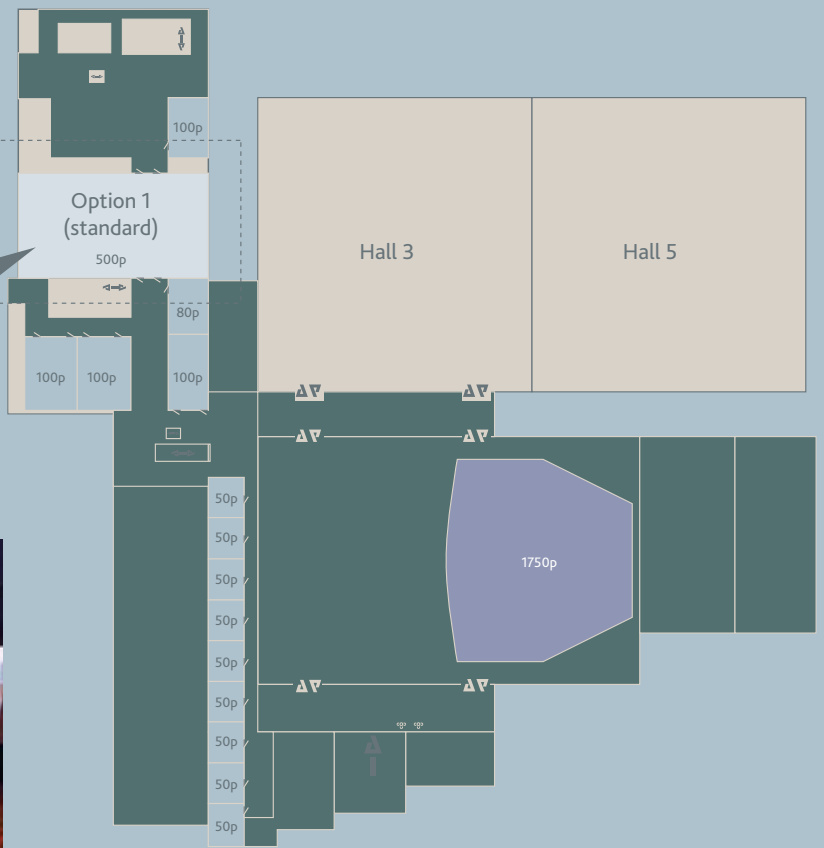

We proudly present our brand new Convention Centre in **2019**, consisting of 35 break out rooms and the largest auditorium in the Netherlands, named **RTM Stage**. The 4 floor Convention Centre can be used for a variety of events and is directly connected to Ahoy Plaza and the Exhibition & Event Halls. On the 2nd and 3rd floor one can find all break out rooms, varying in capacity from 50 to 1,000 persons. The Expo Foyer (2,300 m²) is also located on the 3rd floor. The perfect place for gala dinners, expos and receptions.

ROTTERDAM AHOY IN 2019

CAPACITY OVERVIEW ROTTERDAM AHOY CONVENTION CENTRE

ROTTERDAM AHOY	Height in m	Theatre	Classroom	Cabaret	U-shape	Banquet	Reception	Concert
RTM Stage Auditorium (3,100 m ²)	17	2,750	1,000	1,600	x	1,700	4,000	7,000
Expo Foyer 1 (2,300 m ²)	6	2,000	700	1,200	x	1,250	2,500	
Expo Foyer 1A	6	900	340	500	80	600	1,000	
Expo Foyer 1B	6	500	210	265	70	300	450	
Expo Foyer 1C	6	400	160	220	70	250	350	
1 x 1,000 room	6	1,000	330	450	x	500	1,000	
3 x 500 room	4,3	500	180	225	56	200	350	
2 x 350 room	3,8	350	120	140	50	150	300	
5 x 250 room	3,5	250	80	110	45	120	220	
6 x 150 room	3	150	60	85	40	70	x	
6 x 100 room	2,8	100	40	40	30	60	x	
4 x 80 room	2,8	80	30	35	20	40	x	
9 x 50 room	2,8	50	20	25	15	30	x	

ROTTERDAM AHOY CONVENTION CENTRE IN DETAIL

RTM Stage has a total capacity of 2,750 seats. The Auditorium can however also be used in a 1,750 set-up.

SECOND FLOOR

Meeting space is available in two additional set-up options.

Option 2

Option 3

THIRD FLOOR

Option 2

Option 3

Two meeting spaces have additional set-up options.

ROTTERDAM AHOY 2016

60,000 m²