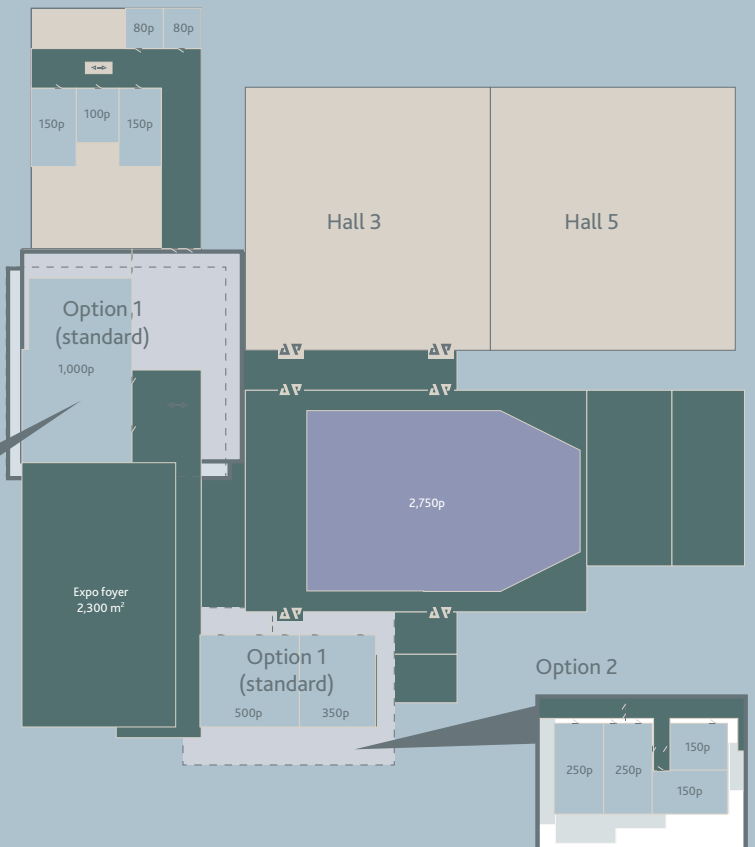

We proudly present our brand new Convention Centre in **2019**, consisting of 35 break out rooms and the largest auditorium in the Netherlands, named **RTM Stage**. The 4 floor Convention Centre can be used for a variety of events and is directly connected to Ahoy Plaza and the Exhibition & Event Halls. On the 2nd and 3rd floor one can find all break out rooms, varying in capacity from 50 to 1,000 persons. The Expo Foyer (2,300 m²) is also located on the 3rd floor. The perfect place for gala dinners, expos and receptions.

ROTTERDAM AHOY IN 2019

CAPACITY OVERVIEW ROTTERDAM AHOY CONVENTION CENTRE

ROTTERDAM AHOY	Height in m	Theatre	Classroom	Cabaret	U-shape	Banquet	Reception	Concert
RTM Stage Auditorium (3,100 m ²)	17	2,750	1,000	1,600	x	1,700	4,000	7,000
Expo Foyer 1 (2,300 m ²)	6	2,000	700	1,200	x	1,250	2,500	
Expo Foyer 1A	6	900	340	500	80	600	1,000	
Expo Foyer 1B	6	500	210	265	70	300	450	
Expo Foyer 1C	6	400	160	220	70	250	350	
1 x 1,000 room	6	1,000	330	450	x	500	1,000	
3 x 500 room	4,3	500	180	225	56	200	350	
2 x 350 room	3,8	350	120	140	50	150	300	
5 x 250 room	3,5	250	80	110	45	120	220	
6 x 150 room	3	150	60	85	40	70	x	
6 x 100 room	2,8	100	40	40	30	60	x	
4 x 80 room	2,8	80	30	35	20	40	x	
9 x 50 room	2,8	50	20	25	15	30	x	

ROTTERDAM AHOY CONVENTION CENTRE IN DETAIL

RTM Stage has a total capacity of 2,750 seats. The Auditorium can however also be used in a 1,750 set-up.

SECOND FLOOR

Meeting space is available in two additional set-up options.

Option 2

Option 3

THIRD FLOOR

Option 2

Option 3

Two meeting spaces have additional set-up options.

ROTTERDAM AHOY 2016

60,000 m²