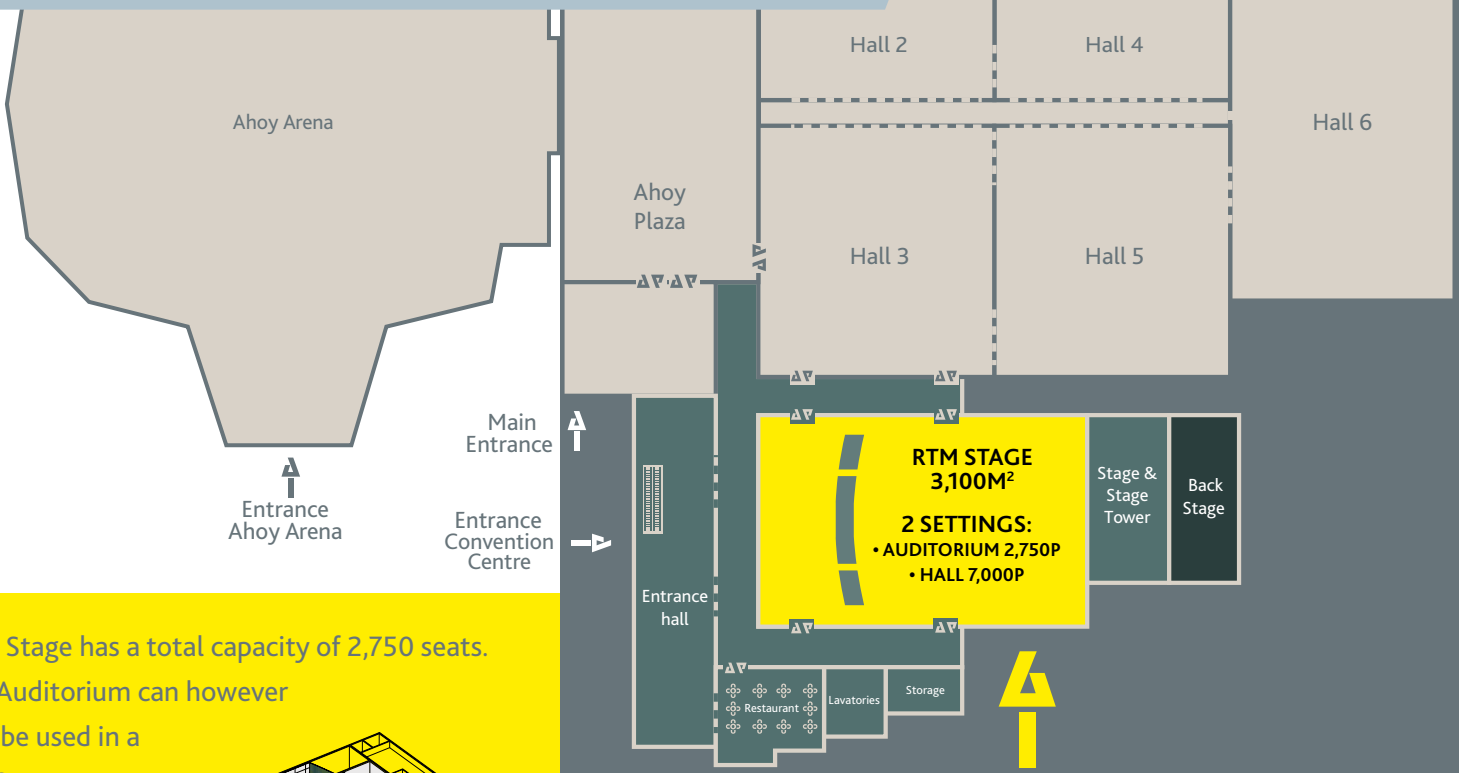

ROTTERDAM AHOY CONVENTION CENTRE IN DETAIL