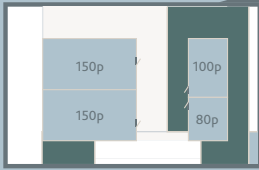

ROTTERDAM AHOY IN 2019

CAPACITY OVERVIEW ROTTERDAM AHOY CONVENTION CENTRE

ROTTERDAM AHOY	Height in m	Theatre	Classroom	Cabaret	U-shape	Banquet	Reception	Concert
RTM Stage Auditorium (3,100 m ²)	17	2,750	1,000	1,600	x	1,700	4,000	7,000
Expo Foyer 1 (2,300 m ²)	6	2,000	700	1,200	x	1,250	2,500	
Expo Foyer 1A	6	900	340	500	80	600	1,000	
Expo Foyer 1B	6	500	210	265	70	300	450	
Expo Foyer 1C	6	400	160	220	70	250	350	
1 x 1,000 room	6	1,000	330	450	x	500	1,000	
3 x 500 room	4,3	500	180	225	56	200	350	
2 x 350 room	3,8	350	120	140	50	150	300	
5 x 250 room	3,5	250	80	110	45	120	220	
6 x 150 room	3	150	60	85	40	70	x	
6 x 100 room	2,8	100	40	40	30	60	x	
4 x 80 room	2,8	80	30	35	20	40	x	
9 x 50 room	2,8	50	20	25	15	30	x	

ROTTERDAM AHOY CONVENTION CENTRE IN DETAIL

RTM Stage has a total capacity of 2,750 seats. The Auditorium can however also be used in a 1,750 set-up.

SECOND FLOOR

Meeting space is available in two additional set-up options.

Option 2

Option 3

THIRD FLOOR

Option 2

Option 3

Two meeting spaces have additional set-up options.

ROTTERDAM AHOY 2016

60,000 m²