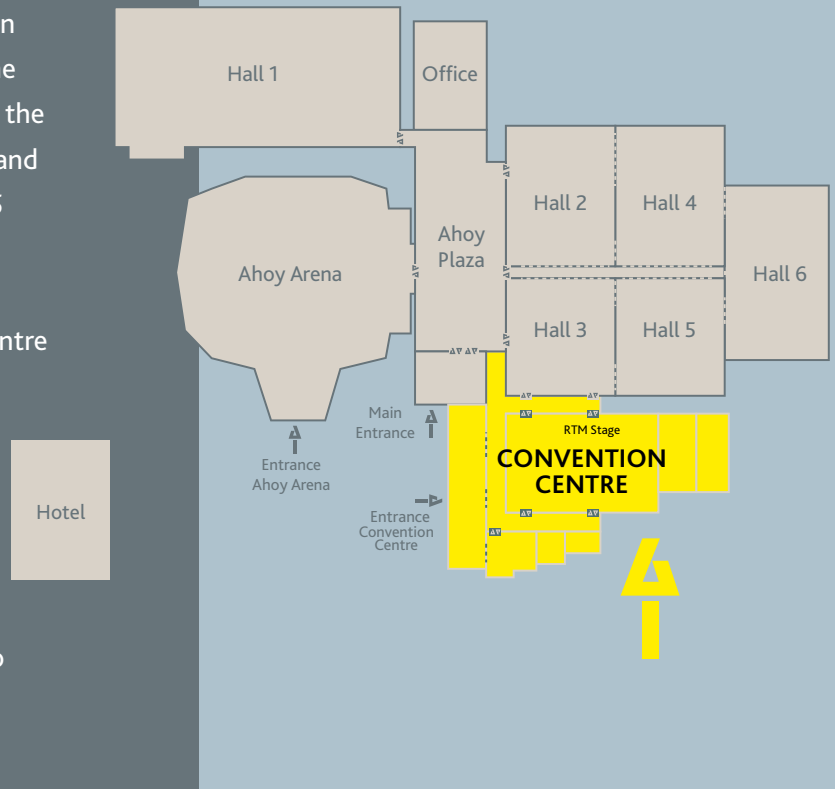

OPENING 2019

ROTTERDAM AHOY

BUILT FOR CONVENTIONS

- THE LARGEST AUDITORIUM IN THE NETHERLANDS: 2,750 SEATS
- A 250 ROOM HOTEL NEXT TO AHOY
- OVER 45 YEARS EXPERIENCE IN HOSPITALITY
- < 10 MINUTES AWAY FROM THE CITY CENTRE OF ROTTERDAM

We proudly present our brand new Convention Centre in **2019**, consisting of 35 break out rooms and the largest auditorium in the Netherlands, named **RTM Stage**. The 4 floor Convention Centre can be used for a variety of events and is directly connected to Ahoy Plaza and the Exhibition & Event Halls. On the 2nd and 3rd floor one can find all break out rooms, varying in capacity from 50 to 1,000 persons. The Expo Foyer (2,300 m²) is also located on the 3rd floor. The perfect place for gala dinners, expos and receptions.

RTM STAGE

The Auditorium or Main Hall of the Rotterdam Ahoy Convention Centre is named RTM Stage. It is the largest auditorium/theatre of the Netherlands, with a capacity of 2,750 people. The stage includes a stage tower, acoustic panels and an orchestra pit. The stage is versatile; which means it is the perfect place for your congress plenary sessions and can also be used for fairs and concerts as all the stands can be removed. The hall then has a capacity of 7,000 people. In this multifunctional venue 'the sky is the limit'!